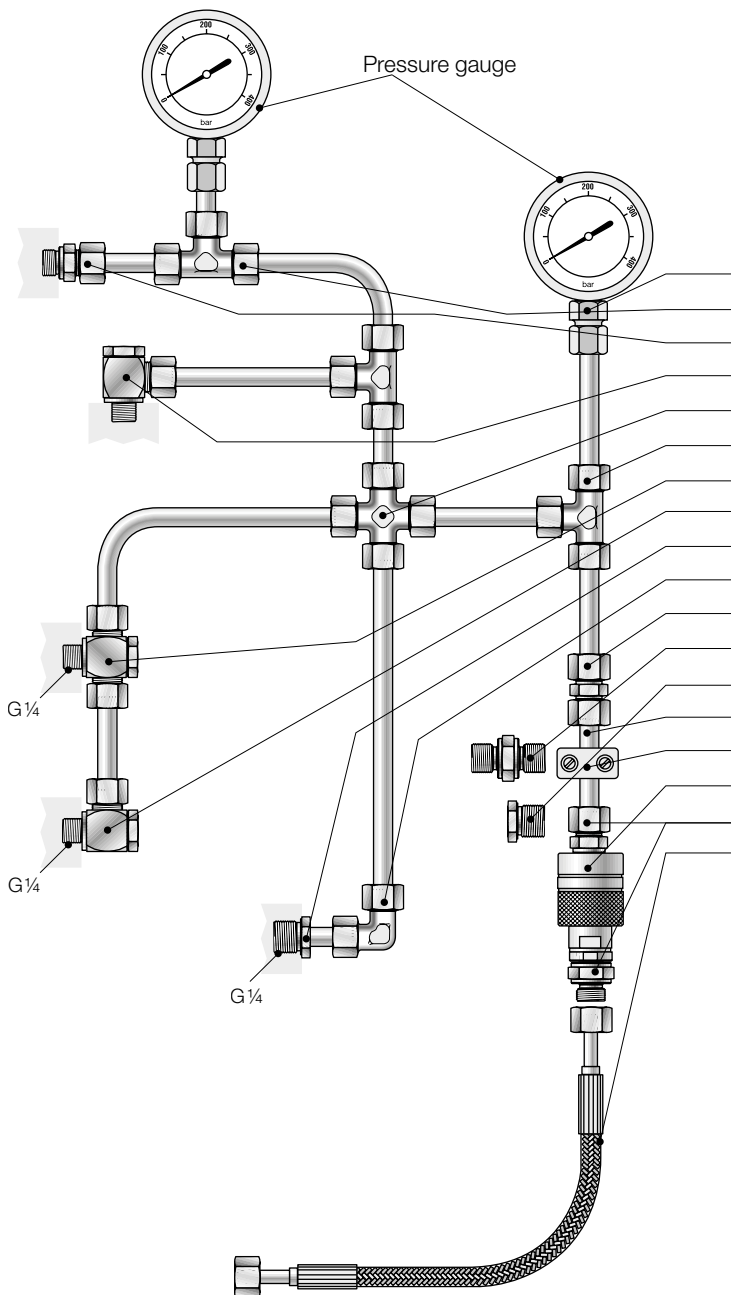

Hydraulic Accessories

Fittings and pipes

max. operating pressure 400 bar, sealing by sealing ring and sealing cone

Description	Part no.
Pressure gauge union	280050023
T- coupling	280090001
Tube male stud coupling	280010001
Swivel banjo coupling	280290002 or 9208177
Cross-type coupling	280040001
T- coupling	280090001
T-swivel coupling	280070011
Swivel banjo coupling	280290002 or 9208177
Stand pipe union	280060001
90° elbow coupling	280190017
Straight coupling	280160019
Double connector	504910016
Screw plug	109081008
Pipe DIN 2391, NBK 8 x 1.5	340380007
Pipe clamp	211020005
Quick disconnect, complete	9384006
Tube male stud coupling	280010001
High-pressure hose ND 4 (see catalogue sheet WZ 11.3800)	
Preferred length 600 mm	270010131
Preferred length 800 mm	270010133
Preferred length 1200 mm	270010137
Preferred length 1600 mm	270010141

T-coupling

Type	Connection	Part no.
EVT 6-PS	M14 x 1.5 mm	280260008
EVT 8-PS	M16 x 1.5 mm	280260009
EVT 12-PS	M20 x 1.5 mm	280260003

L-coupling

Type	Connection	Part no.
EVL 6-PS	M14 x 1.5 mm	280140011
EVL 8-PS	M16 x 1.5 mm	280140012
EVL 12-PS	M20 x 1.5 mm	280140014

Type	Pipe Ø [mm]	Part no.
T 6-PS	6	280090002
T 8-PS	8	280090001
T 12-PS	12	280090005
T 16-PS	16	280090006

Screw plug

Type	Connection	Part no.
VSTI 1/8 ED	G 1/8	109081008
VSTI 1/4 ED	G 1/4	109081009
VSTI 3/8 ED	G 3/8	109081010
VSTI 1/2 ED	G 1/2	109081011
VSTI 1/8 ED FKM	G 1/8	109082004
VSTI 1/4 ED FKM	G 1/4	109082005
VSTI 3/8 ED FKM	G 3/8	109082006
VSTI 1/2 ED FKM	G 1/2	109082008

Stainless steel pipe

Dimensions [mm]	Part no.
Ø 6 x 1.0	340381001
Ø 8 x 1.5	340381004
Ø 8 x 2.0	340381005

Pipe

Dimensions [mm]	Part no.
Ø 6 x 1.0	340380003
Ø 8 x 1.5	340380007
Ø 8 x 2.0	340380008
Ø 12 x 2.0	340380013
Ø 12 x 2.5	340380044
Ø 16 x 3.0	340380056