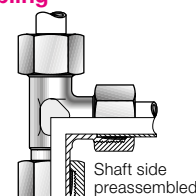

Hydraulic Accessories

Fittings and pipes

max. operating pressure 400 bar, sealing by sealing ring and sealing cone

Description	Part no.
Pressure gauge union	280050023
T- coupling	280090001
Tube male stud coupling	280010001
Swivel banjo coupling	280290002 or 9208177
Cross-type coupling	280040001
T- coupling	280090001
T-swivel coupling	280070011
Swivel banjo coupling	280290002 or 9208177
Stand pipe union	280060001
90° elbow coupling	280190017
Straight coupling	280160019
Double connector	504910016
Screw plug	109081008
Pipe DIN 2391, NBK 8 x 1.5	340380007
Pipe clamp	211020005
Quick disconnect, complete	9384006
Tube male stud coupling	280010001
High-pressure hose ND 4 (see catalogue sheet WZ 11.3800)	
Preferred length 600 mm	270010131
Preferred length 800 mm	270010133
Preferred length 1200 mm	270010137
Preferred length 1600 mm	270010141

Individual hose lengths by code for part numbers (see catalogue sheet WZ 11.3800)

Straight coupling

Type	Pipe Ø [mm]	Part no.
G 6-PS	6	280160018
G 8-PS	8	280160019
G 12-PS	12	280160021
G 16-PS	16	280160023

T-coupling

Type	Connection	Part no.
EVT 6-PS	M14 x 1.5 mm	280260008
EVT 8-PS	M16 x 1.5 mm	280260009
EVT 12-PS	M20 x 1.5 mm	280260003

L-coupling

Type	Connection	Part no.
EVL 6-PS	M14 x 1.5 mm	280140011
EVL 8-PS	M16 x 1.5 mm	280140012
EVL 12-PS	M20 x 1.5 mm	280140014